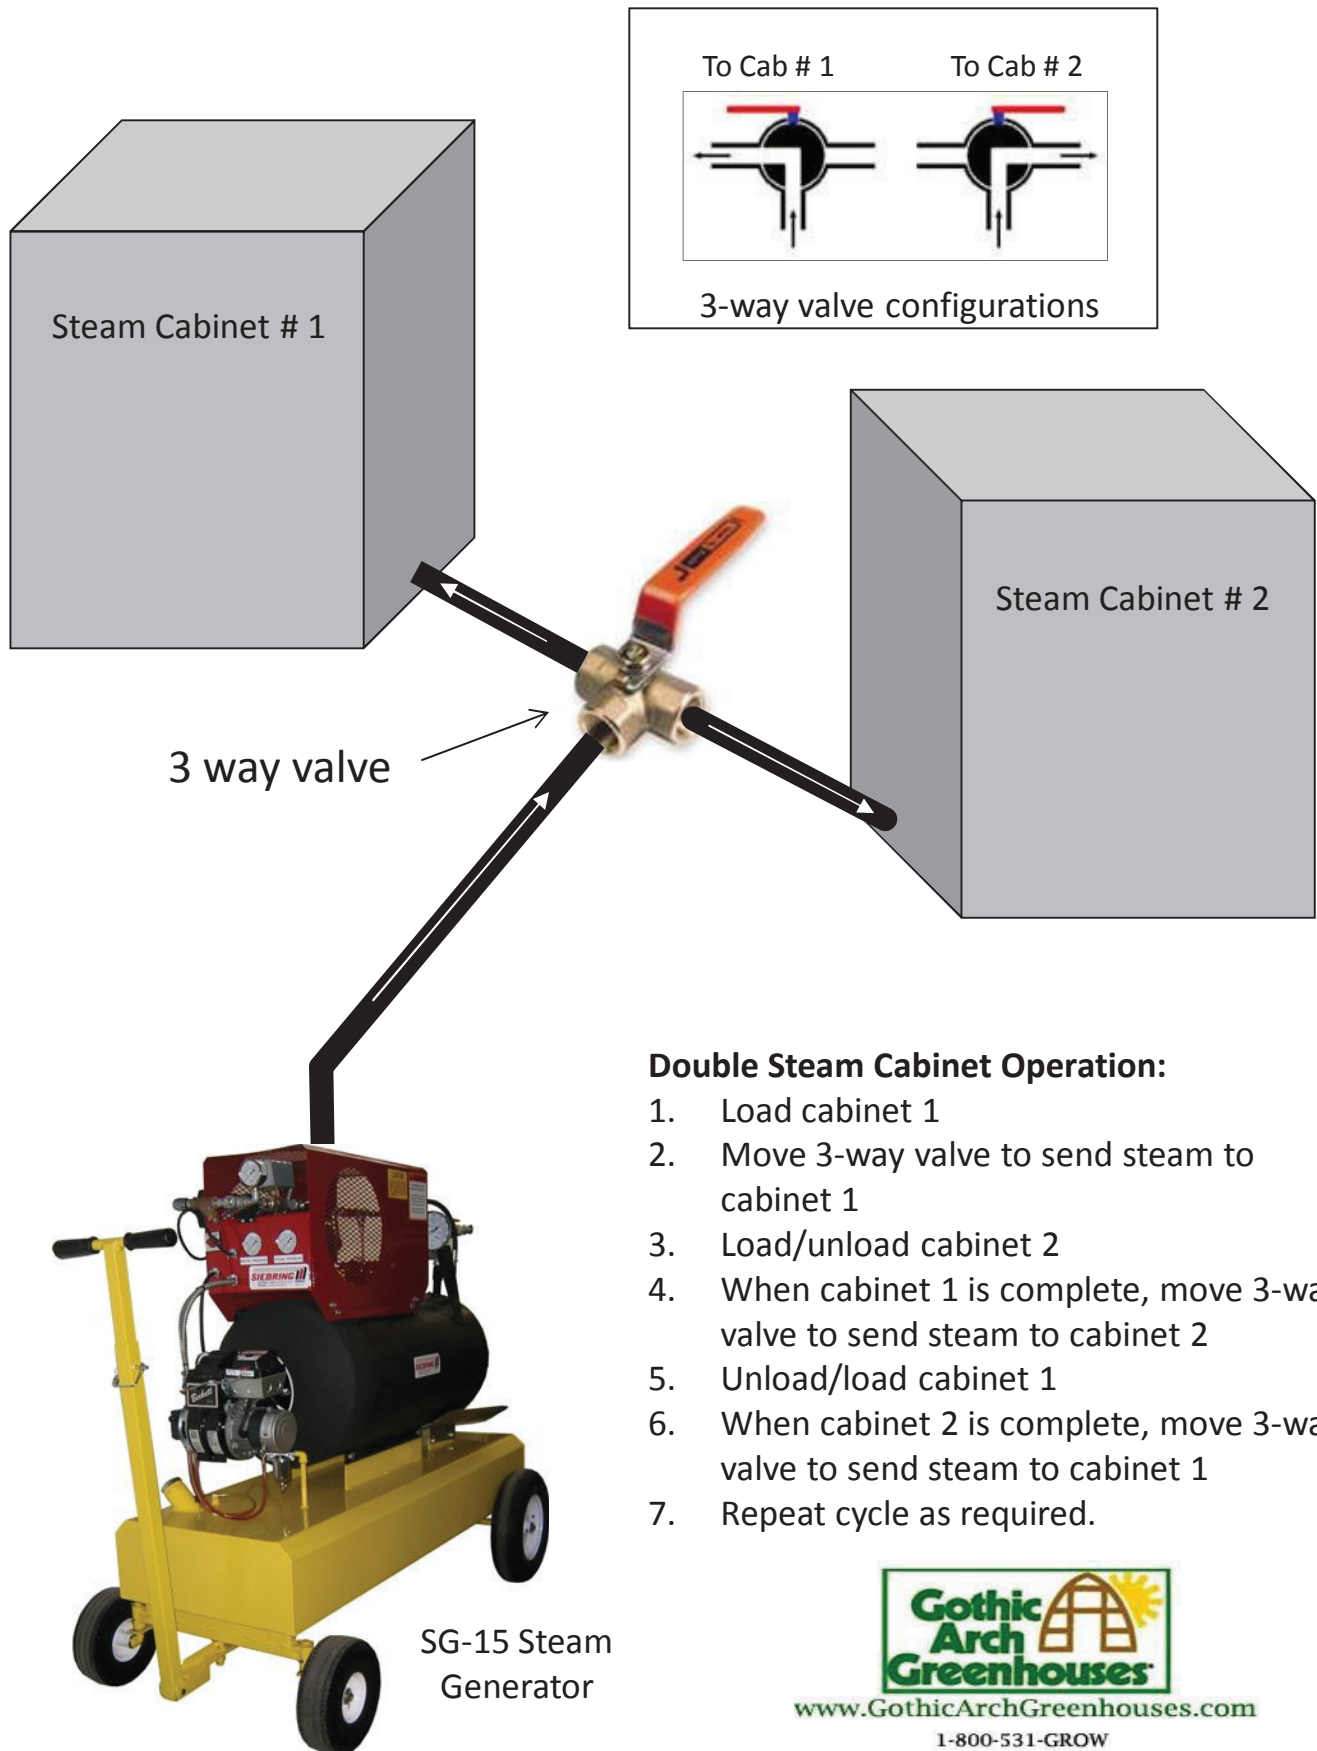

DOUBLE STEAM CABINET OPTION

Double Steam Cabinet Operation:

1. Load cabinet 1
2. Move 3-way valve to send steam to cabinet 1
3. Load/unload cabinet 2
4. When cabinet 1 is complete, move 3-way valve to send steam to cabinet 2
5. Unload/load cabinet 1
6. When cabinet 2 is complete, move 3-way valve to send steam to cabinet 1
7. Repeat cycle as required.

www.GothicArchGreenhouses.com

1-800-531-GROW

PO Box 1564

Mobile, Alabama 36633

251-432-7529 (local)

251-432-7972 (fax)

gothic@yellowhammer.com