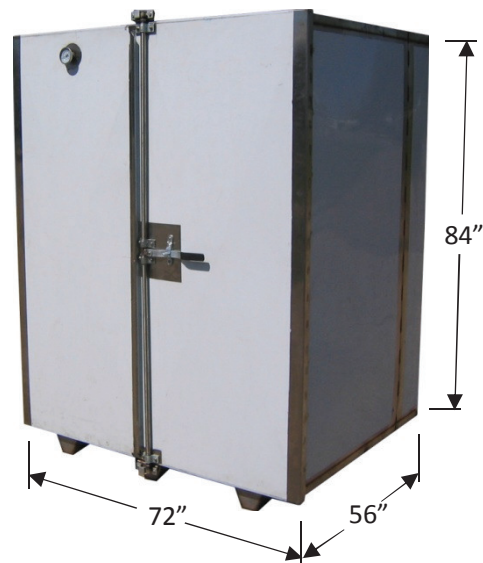

# SG15 STEAM GENERATOR & STEAM CABINET

## SG15 STEAM GENERATOR SPECIFICATIONS:

- Fuel is No. 2 diesel
- Vented 8" chimney connection
- 120 volt electrical power supply at 20 amps
- Four minute steam at 45 lbs. (55° water to 300° steam temperature)
- 42 gallon fuel tank, 2 ¼ - 2 ½ gallon per hour usage
- Highly mobile with pull tongue and auto type steering
- All fittings and hose required for steam delivery are furnished
- Water supply – 45 PSI, ¾" hose and 3 GPM minimum
- "Clearwave" water conditioning for reduced lime build up
- Gauges for all adjustable controls and steam temperature monitoring
- Start up water diverter (manual) in the system
- One year warranty on all parts (freezing of unit excluded)

## STEAM CABINET FEATURES:

- 14 gauge polished stainless steel
- Gasket sealed, fully latching doors.
- Condensate drain in floor structure
- Available in 84" and 110" models

[www.GothicArchGreenhouses.com](http://www.GothicArchGreenhouses.com)